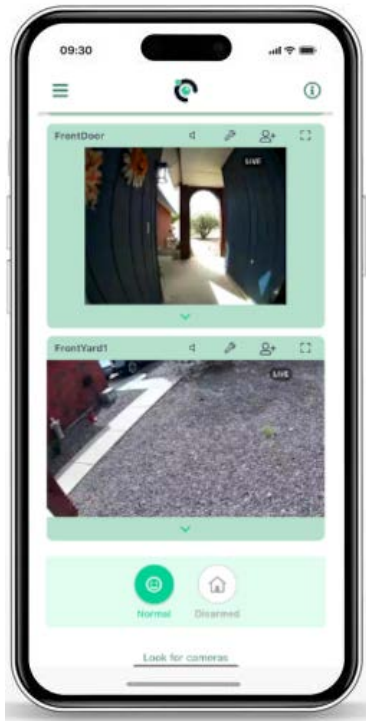

VIDEO MANAGEMENT

- Included with every rental
- Access from anywhere via Android and iOS mobile apps
- In-device storage
- Receives alerts on your phone and Email

STANDARD CONFIGURATION

IR PTZ Camera	on board
Strobe and Speaker	on board
Solar Power	1200W (3-4 days operation with no sun)
Auxiliary Power	110v AC mains power with generator backup
Trailer Dimensions	Length: 12FT 144in ; Width: 5FT 60in When
	Solar Panels / Stabilizers are not deployed
Mast Height	Approx. 20' Adjustable